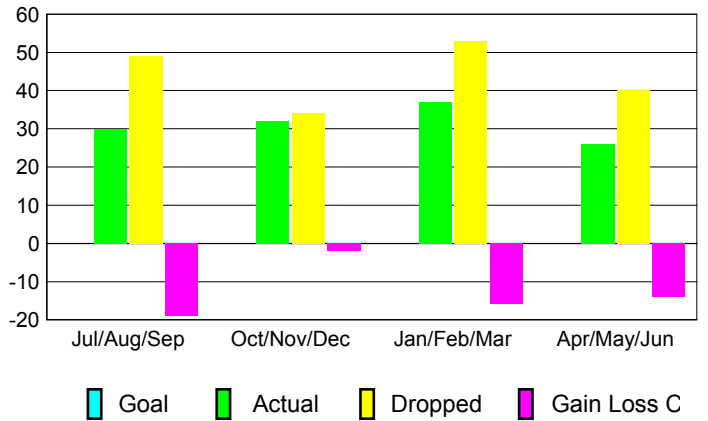

Club Results 2012-2013

Goal, New, Dropped, Gain/Loss

YTD Status Quo Clubs 2012-2013

Status Quo Clubs Compared to Status Quo Members

Club Gain/Loss 2012-2013

MEMBERSHIP

Month	Net Memb Goal	Actual New Memb	Actual Dropped Memb	Gain/Loss of Memb
2012-2013				
Jul/Aug/Sep		30	49	-19
Oct/Nov/Dec		32	34	-2
Jan/Feb/Mar		37	53	-16
Apr/May/Jun		26	40	-14
Totals		125	176	-51

Membership Results 2012-2013

Goal, New, Dropped, Gain/Loss

Gender Comparison 2012-2013

Membership Gain/Loss 2012-2013